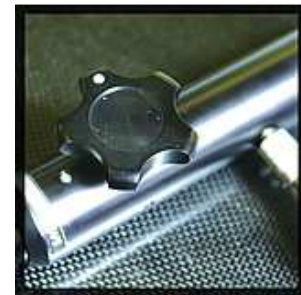

2 or 4 Way Articulating Tip

Ergonomic Articulating Control Knob

V27/1/09