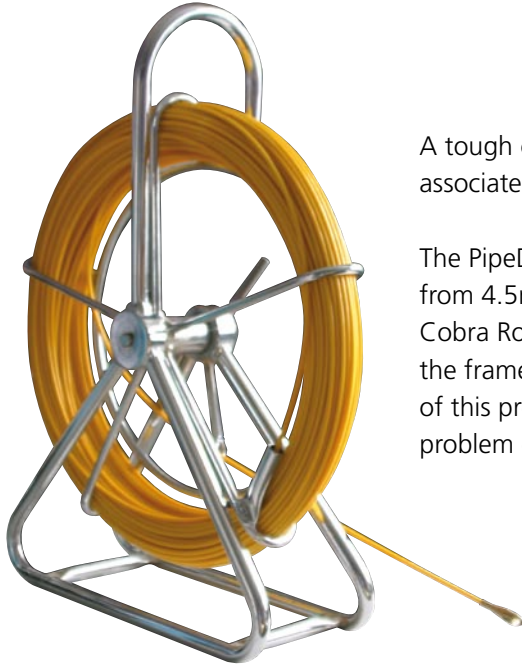

## PipeDart Mini 4.5mm - Cobra Rodding System

A tough compact flexi duct rod system which solves the problems associated with cabling over longer distances.

The PipeDart is a frame mounted cable pulling system manufactured from 4.5mm Diameter Composite Fibreglass Rod, also known as Cobra Rod or Duct Rod. The Steel Cage can be separated easily from the frame to allow for ease of handling / storage. The construction of this product allows for fast feed out and rewind and solves the problem of cabling over longer distances.

### Features

- Fast easy Cable Installation
- Light weight for easy transportation
- Cage easily separates from frame
- Fibreglass sheathed with Polypropylene for durability and wear resistance.
- Compact 56cm x 41cm x 18cm

### Construction

Rod:	Highest quality 4.5mm coated fibreglass rod with polypropylene sheath
Fittings:	Brass end fittings with smooth profile bullet tip (other fittings available)
Frame:	Rugged Steel Construction
Dimensions:	560mm x 410mm x 180mm
Brake:	Integral fully adjustable brake system fitted as standard

Part Number	Rod Length	Rod Diameter	Core Diameter
202-30M	30 M	4.5mm	3mm
202-50M	50 M	4.5mm	3mm
202-80M	80 M	4.5mm	3mm