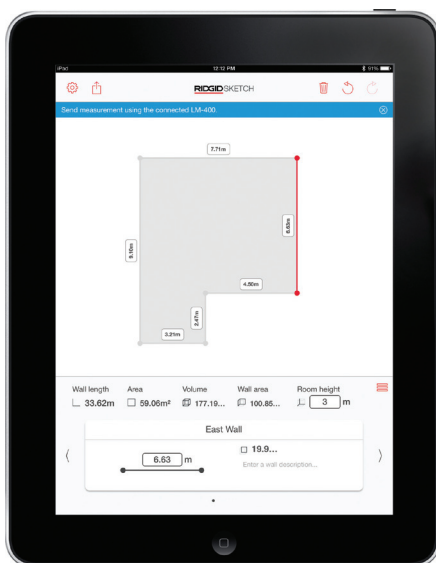

BENEFITS

- **Clearly view measurements** on the large, backlit, 4-line display
- **Inclination angle** measurement allows indirect measurements for hard to reach areas
- **Adjust units** instantly to inches, feet, or meters
- **Bluetooth® connection** to smartphones and tablets to view, store, and share data
- **Android® and iOS® Apps** to overlay measurements onto a photo or sketch

SPECIFICATIONS

- Measuring Accuracy: $\pm 1/16$ inch (± 1.5 mm)
- Range: 229 feet (70 m)
- Measuring Units: inches, feet, meters
- Angle Range: $\pm 65^\circ$
- Angle Accuracy: ± 0.5
- Bluetooth Range: 33 ft (10 m)
- Ruggedness: IP 54 Dust Proof, Splash Proof
- Memory Storage: 20 Measurements
- Batteries: 2 x AA (Included)
- Auto. Shut-Off: After 3 Minutes of Inactivity

RIDGID Family of Laser Distance Meters

micro LM-100

- Compact
- 3-Line display
- Simple Calculations
- 164' (50m) Range

micro LM-400

- 4-Line display
- Advanced Calculations
- 229' (70m) Range
- Bluetooth® Connectivity
- Android and iOS companion App

Obtain quick measurements in tight spots with the LM-100

Angle measurements are made easy with LM-400

The micro LM-400 and the FREE App for Android® and iOS® allows you to:

- Dimension a photo or sketch and easily share with others.
- Automatically populate a list with accurate dimensions.