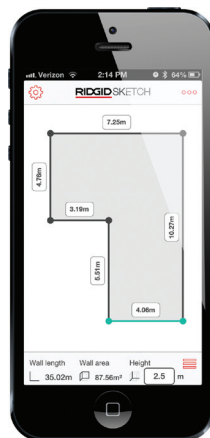

SPECIFICATIONS

- Measuring Accuracy: $\pm 1/16$ inch (± 1.5 mm)
- Range: 229 feet (70 m)
- Measuring Units: inches, feet, meters
- Angle Range: $\pm 65^\circ$
- Angle Accuracy: ± 0.5
- Bluetooth Range: 33 ft (10 m)
- Ruggedness: IP 54 Dust Proof, Splash Proof
- Memory Storage: 20 Measurements
- Batteries: 2 x AA (Included)
- Auto. Shut-Off: After 3 Minutes of Inactivity

Includes soft carrying case and two AA batteries

www.RIDGID.com/LM400

RIDGID.COM

ORDERING INFORMATION

CATALOG NO.	DESCRIPTION	WEIGHT	
		(lb.)	(kg)
36813	micro LM-400 Laser Distance Meter	0.44	0.22

999-997-894.10

RIDGID Family of Laser Distance Meters

micro LM-100

- Compact
- 3-Line display
- Simple Calculations
- 164' (50m) Range

micro LM-400

- 4-Line display
- Advanced Calculations
- 229' (70m) Range
- Bluetooth® Connectivity
- Android and iOS companion App

Obtain quick measurements in tight spots with the LM-100

Angle measurements are made easy with LM-400

The micro LM-400 and the FREE App for Android® and iOS® allows you to:

- Dimension a photo or sketch and easily share with others.
- Automatically populate a list with accurate dimensions.